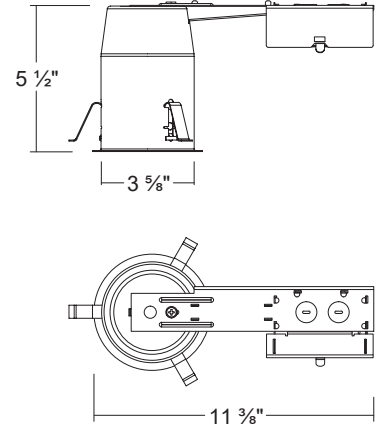

### Dimensions

### Junction Box

- Listed for through branch circuit wiring
- Contains one 1-1/8", six 7/8" knockouts
- New Cable Trap for easy instalation of Romex Cable (US Patented / China Patented)

### Remodel Clips

- Three remodel clips secure housing and accommodates 1/2" and 5/8" ceiling materials